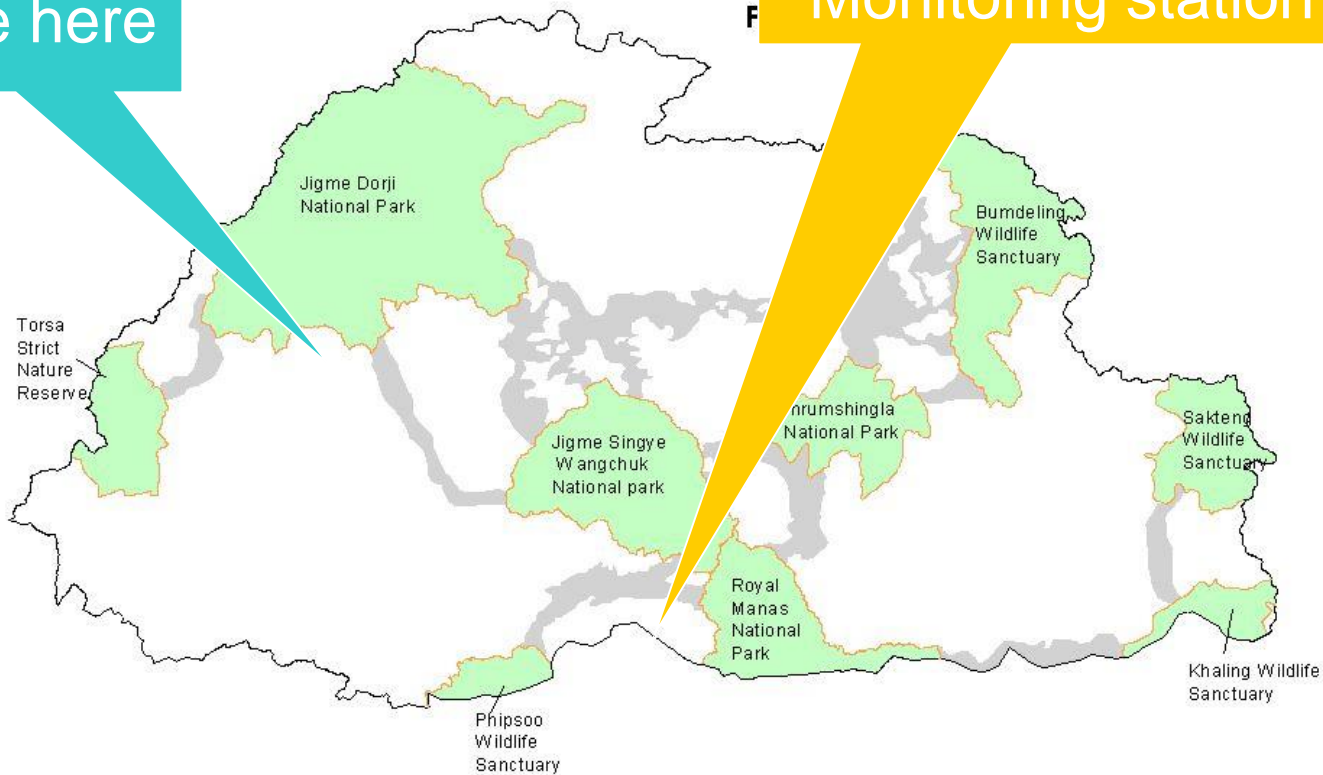

Male' Declaration Bhutan Program

Nedup Tshering
National Environment
Commission

Welcome to Bhutan and please enjoy your stay in Bhutan

(c) thinley namgyel

Brief History

- ◆ 2002 Bhutan signed the Phase 1
 - ◆ Prepared the baseline information
- ◆ 2004 Bhutan signed the Phase 2
 - ◆ Installed one monitoring station
 - ◆ Collection of data
- ◆ 2006 - Phase 3 will be signed

Monitoring station

Thimphu
We are here

Bhur, Sarpang
Monitoring station

Monitoring station

Monitoring station

Monitoring station

Monitoring station

Monitoring station