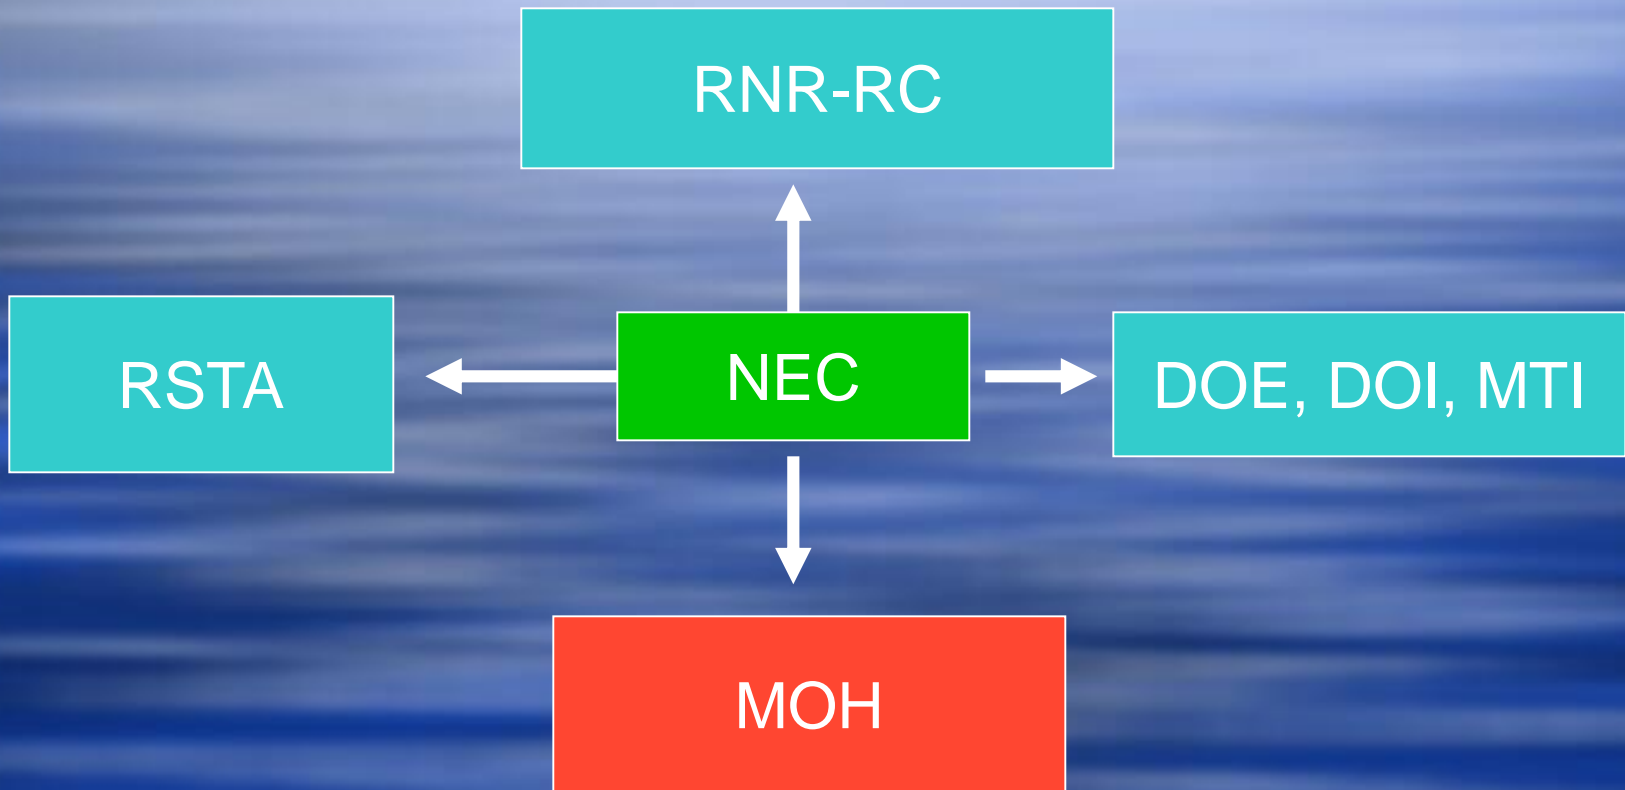

Monitoring station

Thimphu
We are here

Bhur, Sarpang
Monitoring station

Monitoring station

Monitoring station

Monitoring station

Monitoring station

Monitoring station

Networking within Bhutan

Regional Networking

Samples and data

Problems

- ◆ Bhur monitoring site is very remote
- ◆ Only one monitoring station
- ◆ Limited technical capacity

Thank you and
Tashi Delek
Enjoy your stay in Bhutan